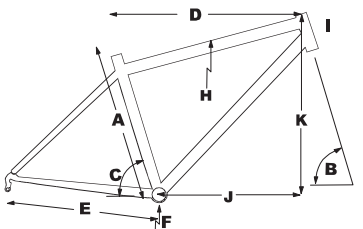

PART #	MODEL	SIZE	COLOR
98-162-900	ZACA	S/15	Black
98-162-905	ZACA	S/15	Matte Gray
98-162-910	ZACA	M/17	Black
98-162-915	ZACA	M/17	Matte Gray
98-162-920	ZACA	L/19	Black
98-162-925	ZACA	L/19	Matte Gray
98-162-930	ZACA	XL/21	Black

GEOMETRY

SIZE	A s/t	B h/t	C c/s	D t/t	E c/t	F eff. BB	H s-t	I height	K Stack	J Reach		
S/15	381	67.5	95.1	99.1	15.4	35	276	237	17.9	106	22	28.5
M/17	432	67.5	93.6	102	17	43	276	247	17.9	106	26	29.2
L/19	483	67.5	93.2	106	19	43	276	258	17.1	106	30	30.4
XL/21	533	67.5	96.7	105	21	43	276	258	17.1	106	32	31.7

BIKE SPECS

Frame	Alloy 6061 w/Custom Formed TT & DT, w/Replaceable Derailleur Hanger
Fork	Zoom 565D 29", 80mm
Headset	Threadless Zero Stack, 1-1/8
Rims	Alloy Disc Double Wall, 29x32H
Hub, Front	Alloy Disc w/CNC Rotor Flange, QR
Hub, Rear	Alloy Disc w/CNC Rotor Flange, QR, Cassette
Tires	29x2.1, 27 TPI
Spokes	14G Black 32X32
Derailleur, Front	Shimano Tourney TY300D, 34.9, Top Pull
Derailleur, Rear	Shimano RD-TY300
Shifters	Shimano ST-EF500
Chain	KMC Z7
Crankset	Shimano FC-TY301, 42/34/24T, S-M: 170, L-XL: 175
BB	Cartridge Bearing
Freewheel / Cassette	Shimano CS-HG20-7 12-32T, 7-speed
Pedals	Wellgo Resin Platform w/DU Bearings
Seatpost	Alloy Micro-adjust, 31.6X350mm
Saddle	KHS Sport
Handlebar	Alloy Riser, 31.8, 720X20mm
Stem	KHS Alloy 3D Forged, Threadless 4-bolt, 7-degree, 31.8, S: 60mm, M-L: 75mm, XL: 90mm
Grips	KHS Sport
Brake Levers	Shimano ST-EF500
Brakes	Bengal Cable Disc MB606, 180/160mm rotors Wave 12 w/ABS System
Color	Black, Matte Gray
Frame Size	S, M, L, XL, (XL- Black Only)