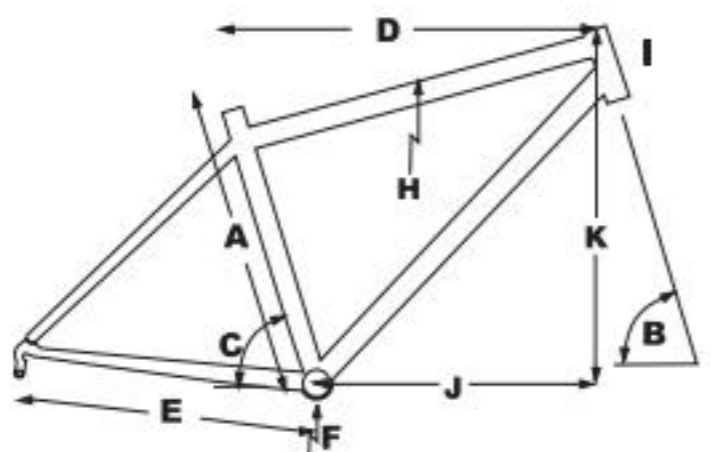

COMFORT SMOOTHIE 3

FEATURES

- 3 Speed
- Easy Ride™ technology
- Step-thru Frame
- Shimano Nexus 3 Speed hub

PART #	MODEL	SIZE	COLOR
--------	-------	------	-------

98-138-900	Smoothie 3	Step-Thru	Placid Blue
------------	------------	-----------	-------------

GEOMETRY

SIZE	A s/t c-t	B h/A°	C s/t°	D t/t effectv	E c/s	F BB Height	H s.o.	I h/t L	K Stack	J Reach
Step-Thru	305 / 12	67°	67°	634 / 25	566 / 22.3	302 / 11.9	667 / 26.3	200 / 7.9	594 / 23.4	284 / 11.2

BIKE SPECS

Frame	Alloy 6061, TIG welded
Fork	Hi-Tensile unicrown
Headset	1-1/8" Threaded
Rims	Alloy 26"
Hubs (F/R)	Alloy Ft QR, Shimano Nexus 3 RR w/ Coaster Brake
Tires	KHS 26x1.95, w/K-shield, 30TPI
Spokes	14G Stainless 36x36
Derailleur, Rear	Shimano Inter-3
Shifters	Shimano Twist, 3-speed
Chain	KMC Z410
Crankset	Alloy Forged 42T, 170mm
BB	Cartridge bearing
Freewheel / Cassette	Shimano 18T
Pedals	Platform w/Non-slip Tread
Seatpost	Alloy micro adjust, 27.2
Saddle	Manhattan Comfort
Handlebar	Alloy 95mm rise/640mm
Stem	Alloy Adjustable Angle, Tall
Handlebar tape/Grips	Comfort Dual Density
Brake Levers	Promax alloy
Brakes	Promax Alloy Linear Pull, Long Reach FT, Rear Coaster
Color	Placid Blue
Frame Size	Step-Thru