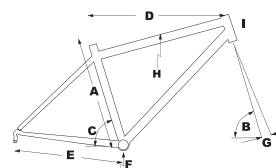

BIKE SPECS

Frame	Alloy 6061 w/Custom Formed TT & replaceable der hanger
Rear Shock	N/A
Fork	Spinner 300LC, 100mm, hydraulic dampening, lock out, Pre-load adj
Headset	FSA Threadless 1-1/8, Zero Stack
Rims	Weinmann alloy, Doublewall, 26x32H
Hubs (F/R)	Alloy disc QR
Hub, Rear	Alloy disc QR, Cassette
Tires	KHS 26x1.95
Spokes	14G Black 32X32
Derailleur, Front	Shimano Altus
Derailleur, Rear	Shimano Altus
Shifters	Microshift TS70, Triggers
Chain	KMC Z8
Crankset	SR Suntour XCT-V3, 42/32/22T
BB	Cartridge bearing
F/W	Shimano CS-HG31-8, 11-34, 8-speed
Pedals	Resin MTB platform w/boron axle
Seatpost	Alloy micro-adjust
Saddle	KHS Sport, Dual Density
Handlebar	Alloy, 31.8 680X25mm, Ladies: 660mm
Stem	Alloy 4-bolt, 7degree, 31.8
Grips	KHS Sport, Dual Compound
Brake Levers	Alloy lever, alloy bracket, Knee Saver, 2F
Brakes	Bengal mechanical disc, w/160mm rotors
Color	Matte Black, White, Ladies: Blue, White
Frame Size	13, 15, 17, 19, 21, 23, 25" (13", 23" & 25" Black Only), Ladies: 15, 17"